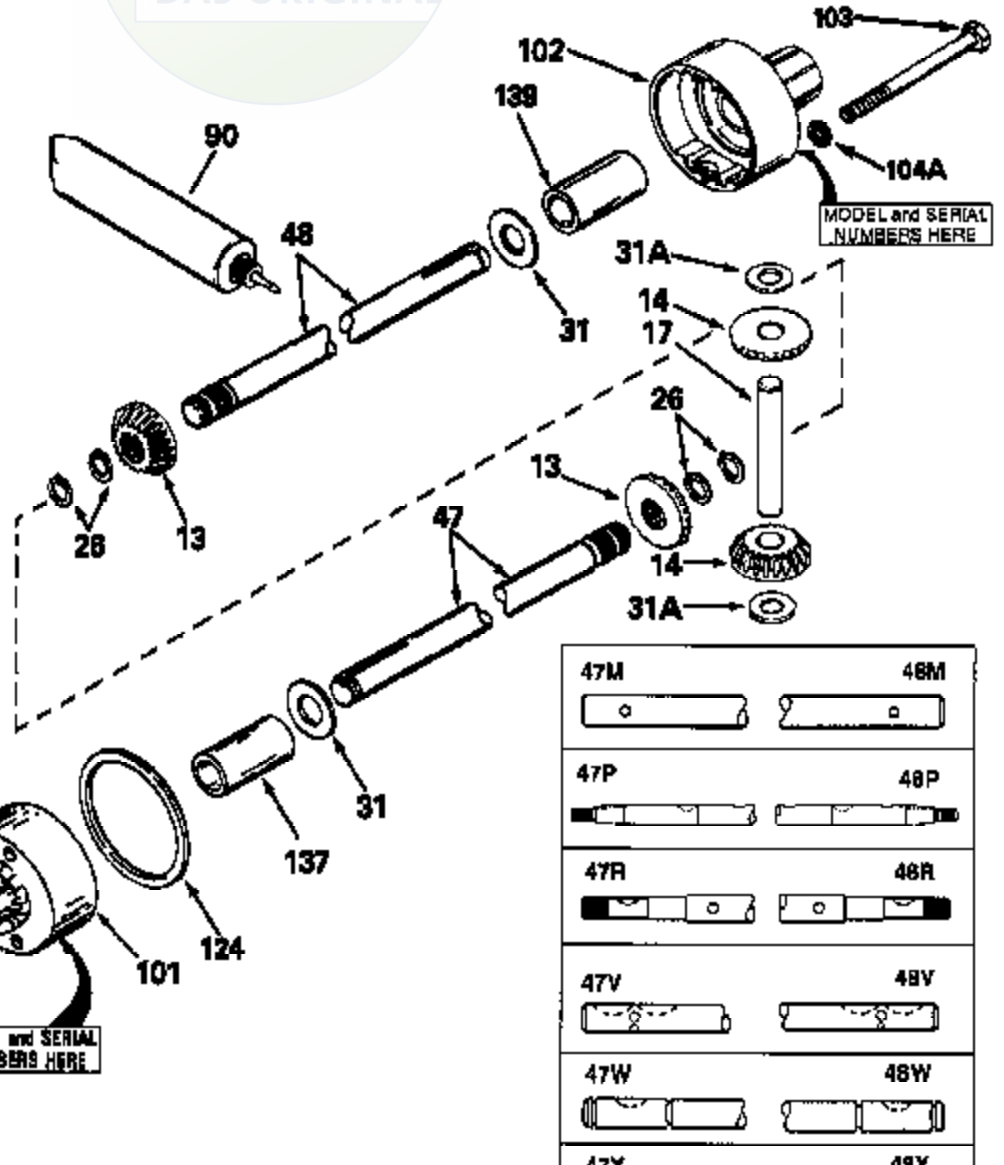

# JOIST

SICHER IST DAS:  
DAS ORIGINAL

47	48
47A	48A
47B	48B
47C	48C
47D	48D
47E	48E
47H	48H
47L	48L

47M	48M
47P	48P
47R	48R
47V	48V
47W	48W
47X	48X

Ref #	Part Number	Qty	Description
13	778067		Gear, Bevel (16 teeth)
14	778068		Gear, Pinion (16 teeth)
17	786040		Pin, Drive
26	792018		Ring, Retaining
31	780001		Washer (3/4" ID x 1-1/2" OD x 1/16" t hick)
31A	780096		Washer, Thrust
47E	774328		Axle (9-3/16" long)
48E	774329		Axle (13-15/16" long)
82	786043		Sprocket. No Teeth 54. O.D. 8.823
82	786051		Sprocket. No Teeth 60. O.D. 9.841
82	786070		Sprocket. No Teeth 48. O.D. 7.920
82	786041A		Sprocket. No Teeth 45. O.D. 7.389
82	786042		Sprocket. No Teeth 40. O.D. 6.650
90	788067B	100-170B Peerless	Grease (32 oz. bottle Bentonite greas e)
101	774344		Differential Carrier Hsg (Incl. 137)
102	774345		Differential Carrier Hsg (Incl. 139)
103	792044		Screw, 5/16-18 x 4"
104A	792061		Washer, Flat, 5/16"
104	792042		Nut, Lock, 5/16-18 (Use as required)
137	780077		Bushing (3/4" ID x 1-1/16" OD x 2-1/1 6" long)
139	780077		Bushing (3/4 ID x 1-1/16" OD x 2-1/16 " long)